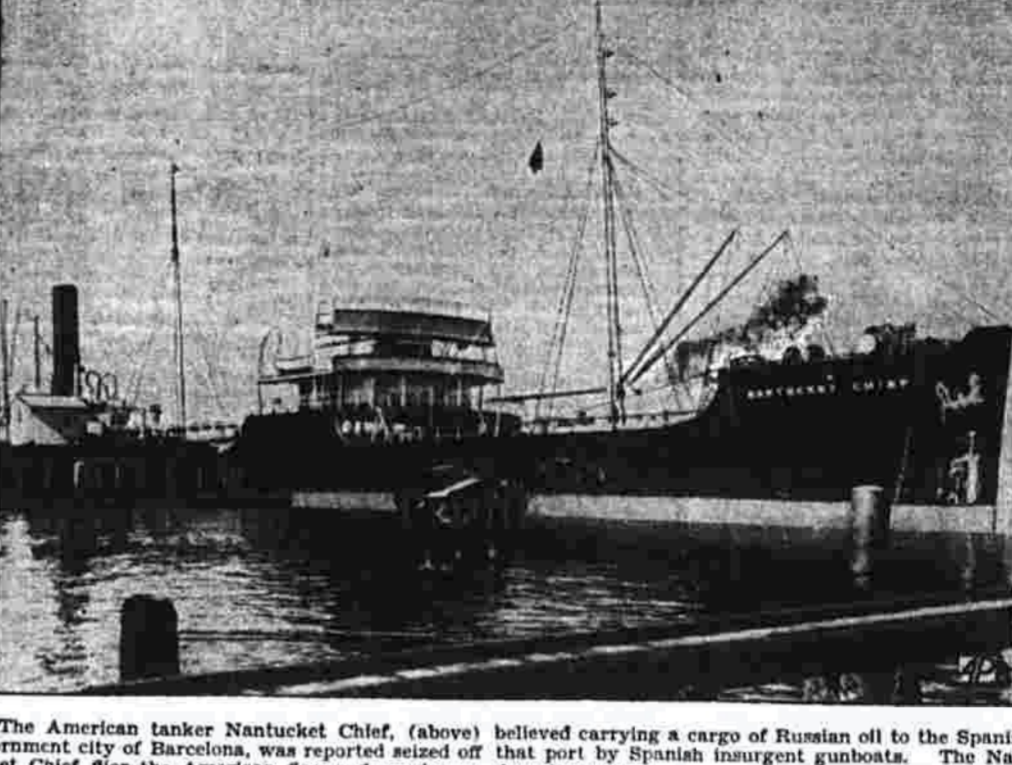

AVERAGE DAILY CIRCULATION for the Month of December, 1937 6,047

Manchester Evening Herald

MANCHESTER — A CITY OF VILLAGE CHARM

WEATHER Forecast of U. S. Weather Bureau, Hartford

VOL. LVII, NO. 95

(Classified Advertising on Page 16)

MANCHESTER, CONN., FRIDAY, JANUARY 21, 1938

(EIGHTEEN PAGES)

PRICE THREE CENTS

BUSINESS SITUATION CLEARED BY TALKS, PRESIDENT ASSERTS

Wells Newsmen That Much Misunderstanding Is Eliminated By The Recent Washington Conferences.

Washington, Jan. 21.—(AP)—President Roosevelt said today he believed his conferences with business and labor last week were clearing the atmosphere of misunderstanding.

PUPPET REGIME FOR CHINA NEXT JAPANESE MOVE

Political Leader Now Operating In Shanghai And Nanking Areas; Snow Halts Activities Of War.

SPANISH REBELS IN NEW ATTACKS

More Than 100 Airplanes In The Air At One Time On The Teruel Front.

GIBSON ATTACKS FLOOD CURB PLAN

Vermont Senator Declares Government's Demands Involves Rights Of States.

Students Nearing Goal Of 100 Sleepless Hours

Athens, Ga., Jan. 21.—(AP)—In department, said the experiment was "purely scientific."

American Tanker Reported Seized

SIX MILLIONS SPENT ON PARKWAY LAND, SAYS COMPTROLLER

Swartz In Report To Governor, Suggests That Hereafter All Records Of State Be Kept In His Office.

LATE NEWS FLASHES!

OVERCOME BY FUMES Waterbury, Jan. 21.—(AP)—Two women were overcome and 60 operators were affected when sulphur dioxide fumes escaped from a large electric refrigerator in the cafeteria of the Southern New England Telephone Co. today.

CONVICT KILLED IN JAIL BREAK

Another Dying From Bullets Of Guards Who Frustrate An Attempt To Escape.

ATTEMPTS TO BREAK SOUTH'S FILIBUSTER

Leader Barkley Serves Notice On Senate That He Will Call Night Sessions.

Suit Silences Ballyhoo Of Idaho's Farm Products

Boise, Idaho, Jan. 21.—(AP)—Anyone want to buy Idaho potatoes during the short season?

HINTS AT $1,000,000 SHORTAGE IN FUNDS OF CCC AT HEARING

Probe Alleged Plot To Bomb a Japanese Ship On West Coast

Senator Adams, Of Colorado, Declares He Heard That General Accounting Office Is Investigating The Matter; Asks About Another $250,000 Shortage In The State of Kansas.

FIND ANDERS' VICTIMS IN A WISCONSIN CAVE

Kidnap-Slayer Leads G-Men To Hiding Place In Wilds; $30,000 Of The Ransom Funds Also Recovered.

UPTURN REPORTED IN RETAIL TRADE

Dun & Bradstreet Say Demand For Winter Goods Boosts Sales 4 Per Cent.

CONVICT KILLED IN JAIL BREAK

Another Dying From Bullets Of Guards Who Frustrate An Attempt To Escape.

ATTEMPTS TO BREAK SOUTH'S FILIBUSTER

Suit Silences Ballyhoo Of Idaho's Farm Products

CONVICT KILLED IN JAIL BREAK

Another Dying From Bullets Of Guards Who Frustrate An Attempt To Escape.

ATTEMPTS TO BREAK SOUTH'S FILIBUSTER

Suit Silences Ballyhoo Of Idaho's Farm Products

WASHINGTON, JAN. 21.—(AP)—A Senate committee heard today that the general accounting office was investigating a shortage of $1,000,000 in Civilian Conservation Corps funds in the southwestern part of the United States.